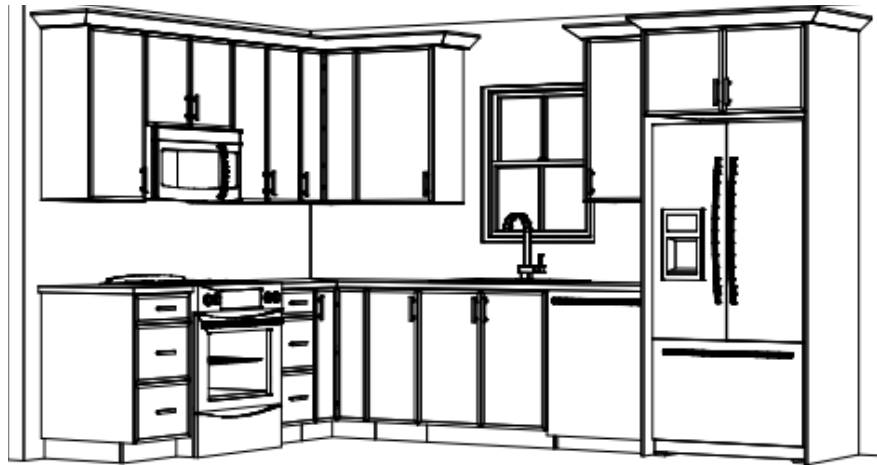

THE HARPTREE I

#2532

888sq' | 2 bedrooms | 1 bath
covered deck | vaulted ceilings

Kitchen Cabinets

Kitchen Backsplash

Kitchen Countertop

Wall Colour

Flooring