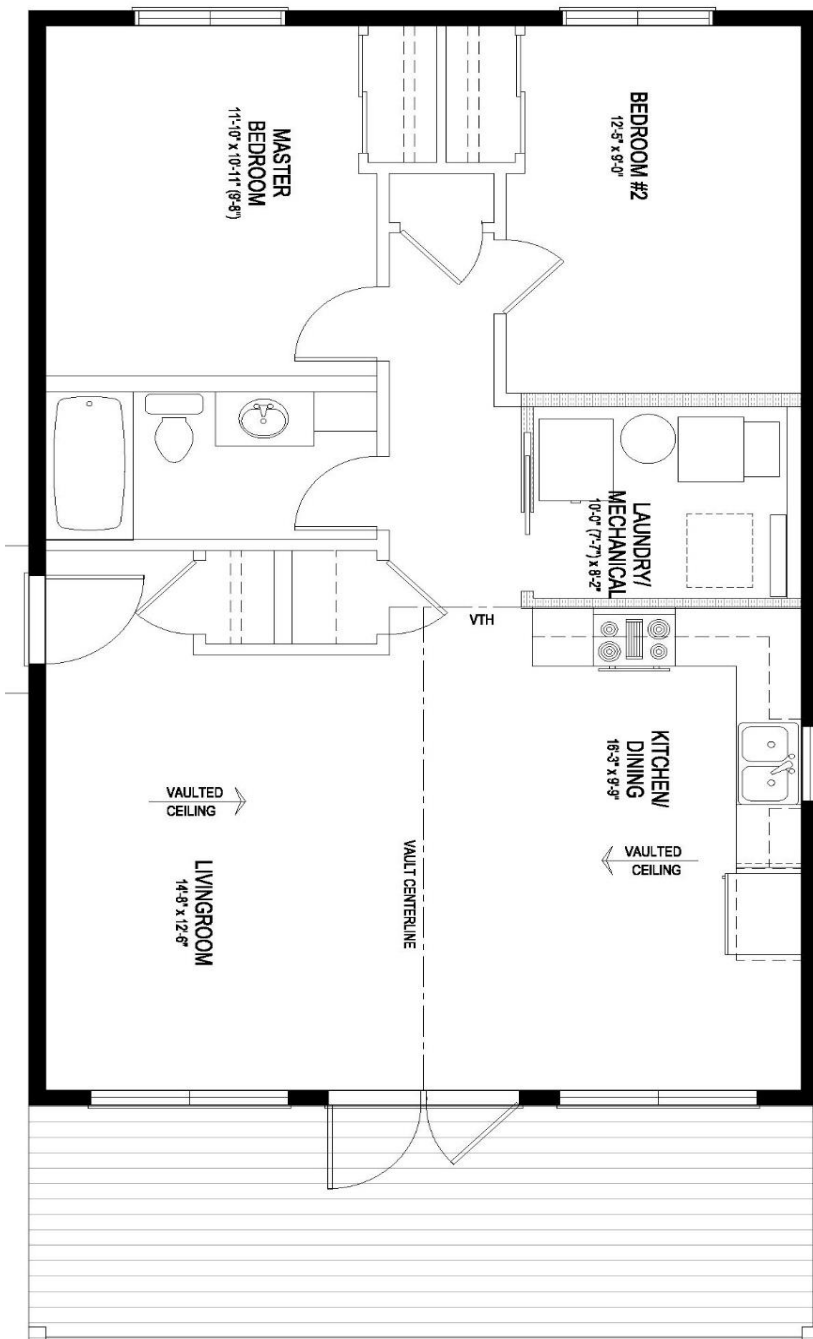

The HARPTREE I *The Retreat*

WELCOME to The Harptree. This 888 sq.ft. cottage brings you closer to nature, without breaking the budget.

- Vaulted ceilings & floor-to-ceiling windows let you enjoy the great outdoors even before you leave the Great Room.
- An extra large covered veranda expands your living space with room to eat *al fresco* and lounge in the shade.
- Main-floor laundry is just one of the comforts of home you won't be missing on your family holidays.