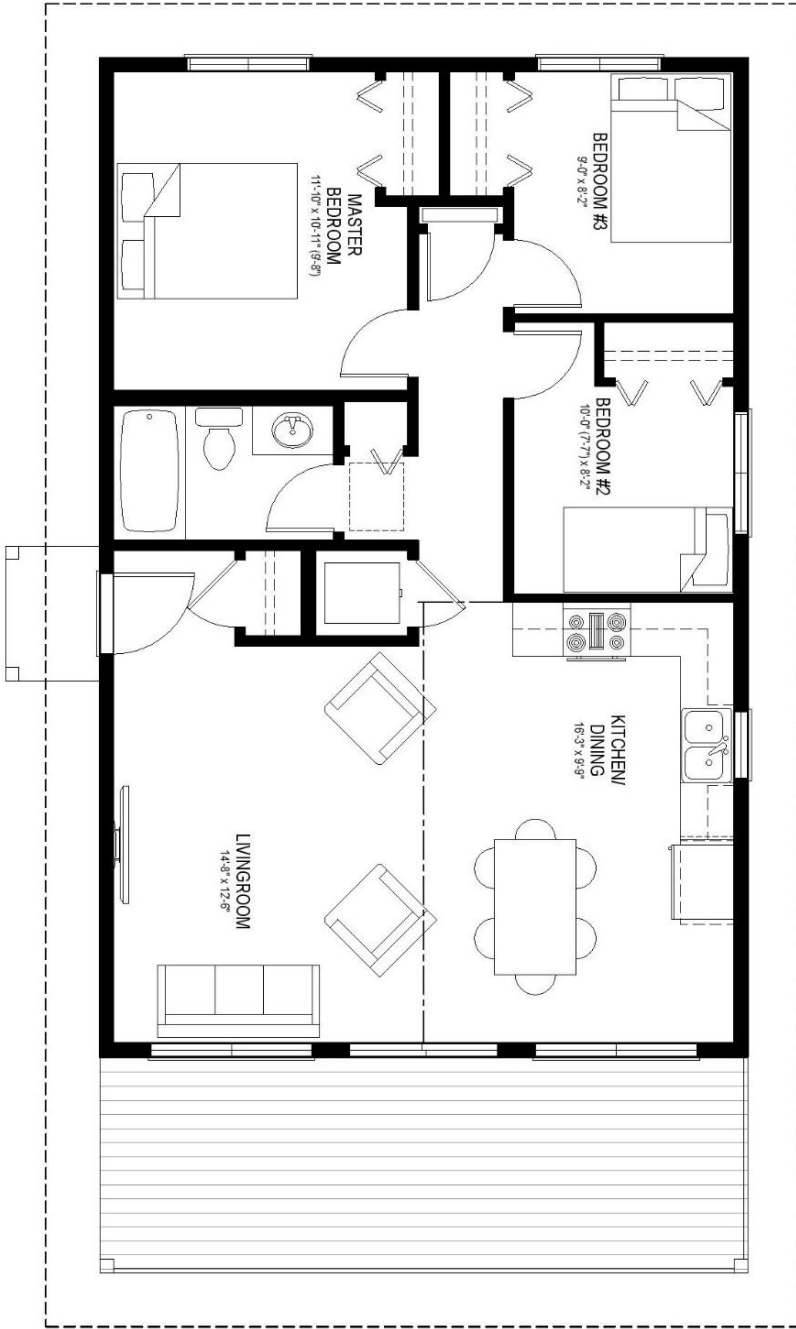

The HARPTREE | 37' x 24' | 888 sq.ft. | 3 Bedrooms | 1 Bathroom

\$113,481*

YOUR PLAN OR OURS

Not exactly what you're looking for?
All plans are fully customizable.

*May be shown with optional features, including, but not limited to material and colours. Overall dimensions shown, excluding verandas.

The HARPTREE *The Retreat*

WELCOME to The Harptree. This 888 sq.ft. cottage brings you closer to nature, without breaking the budget.

- Vaulted ceilings & floor-to-ceiling windows let you enjoy the great outdoors even before you leave the Great Room.
- An extra large covered veranda expands your living space with room to eat *al fresco* and lounge in the shade.
- Main-floor laundry is just one of the comforts of home you won't be missing on your family holidays.