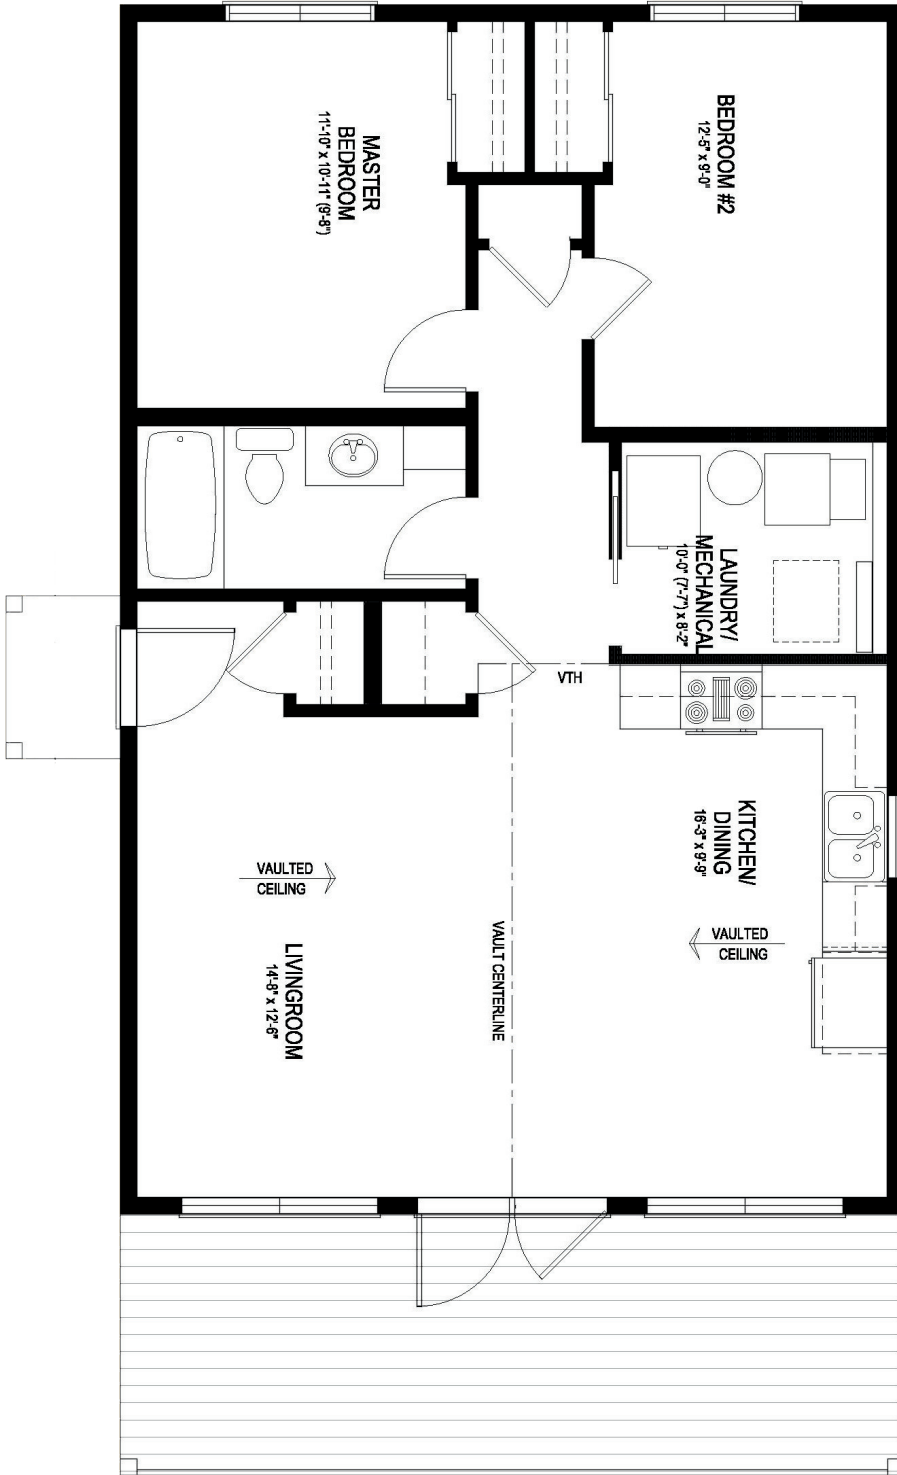

The Retreat

WELCOME to the Harptree. This 888 sq.ft. cottage brings you closer to nature, without breaking the budget.

- Vaulted ceilings and floor-to-ceiling windows let you enjoy the great outdoors even before you leave the Great Room.
- An extra large covered veranda expands your living space with room to eat *al fresco* and lounge in the shade.
- Main-floor laundry is just one of the comforts of home you won't be missing on your family holidays.