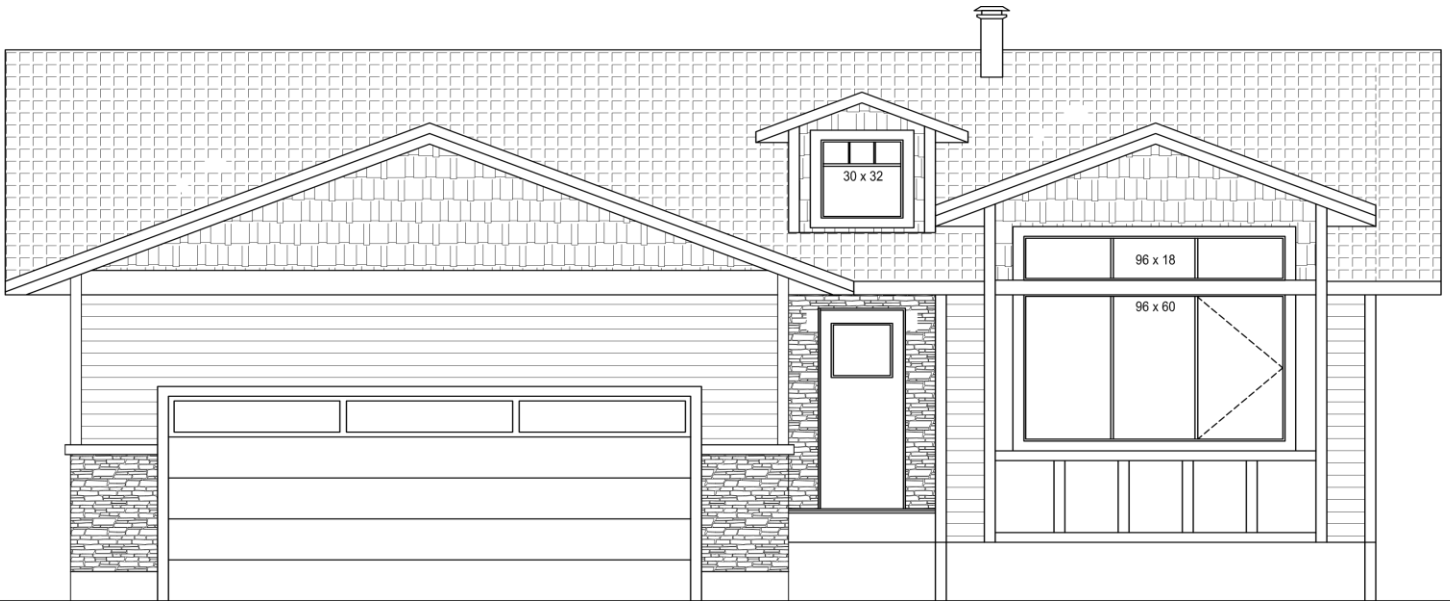

Custom Athabasca – 1358 Sq. Ft.

HIGHLIGHTS

- Dormer over front entry
- Fireplace
- Main floor laundry
- Modern open concept

2505 Ave C N
Saskatoon, Sask
(306) 652-5322
www.jhhomes.com

J&H Homes...Western Canada's Most Trusted RTM Home Builder Since 1969

Actual plans may not be exactly as shown, and can be modified to suit your needs.