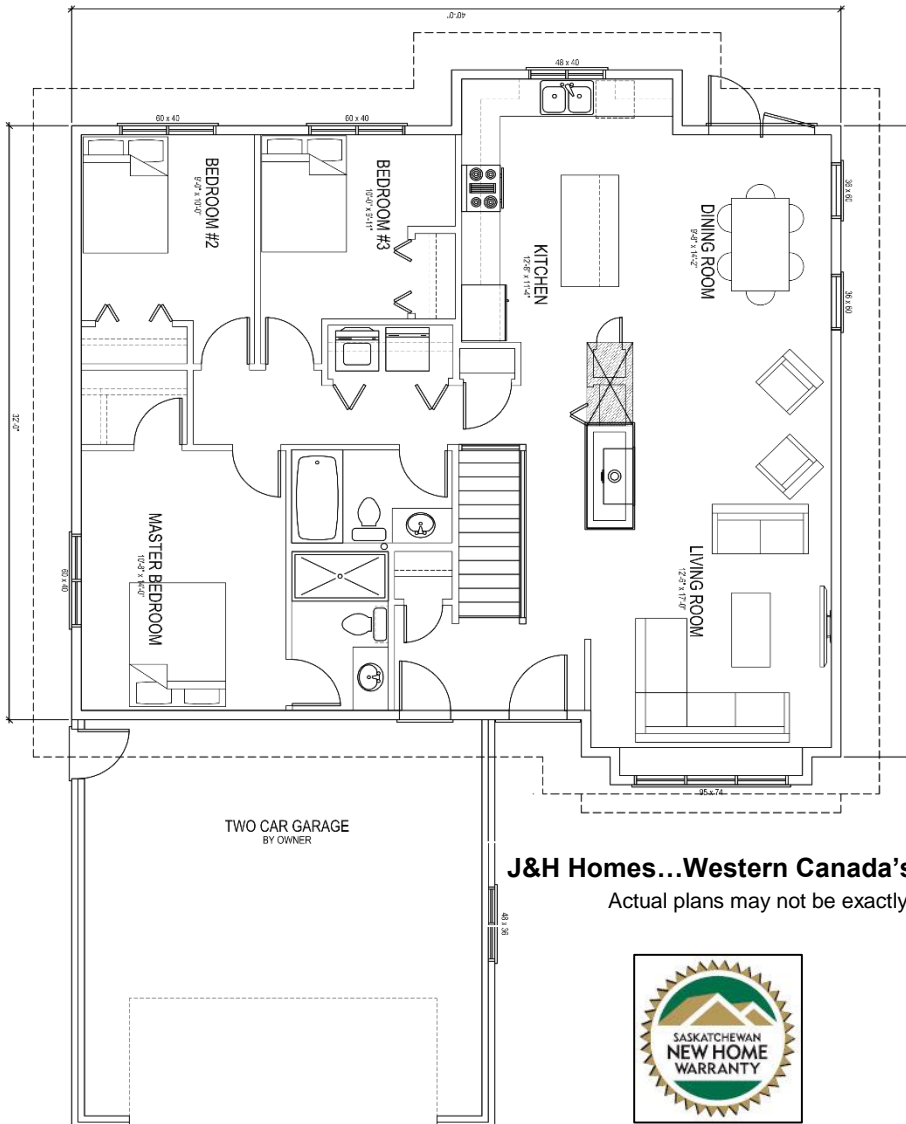

Custom Athabasca – 1358 Sq. Ft.

HIGHLIGHTS

- Dormer over front entry
- Fireplace
- Main floor laundry
- Modern open concept

2505 Ave C N
Saskatoon, Sask
(306) 652-5322
www.jhhomes.com

J&H Homes...Western Canada's Most Trusted RTM Home Builder Since 1969

Actual plans may not be exactly as shown, and can be modified to suit your needs.